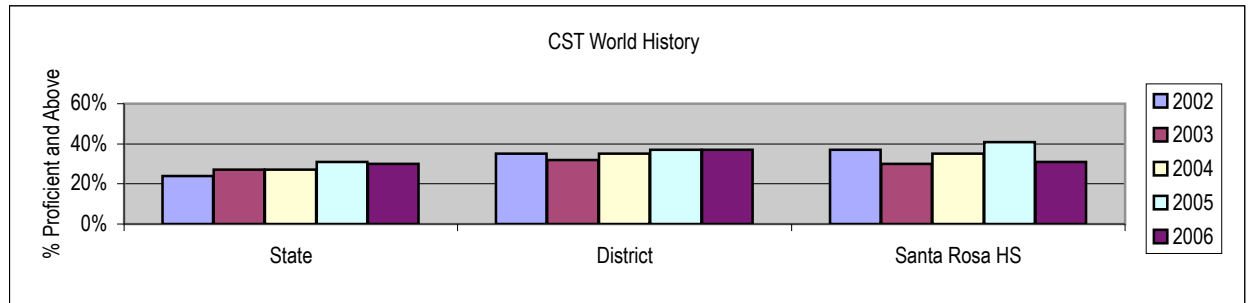

CST World History

Proficient and Above

	2002	2003	2004	2005	2006
State	24%	27%	27%	31%	30%
District	35%	32%	35%	37%	37%
Santa Rosa HS	37%	30%	35%	41%	31%