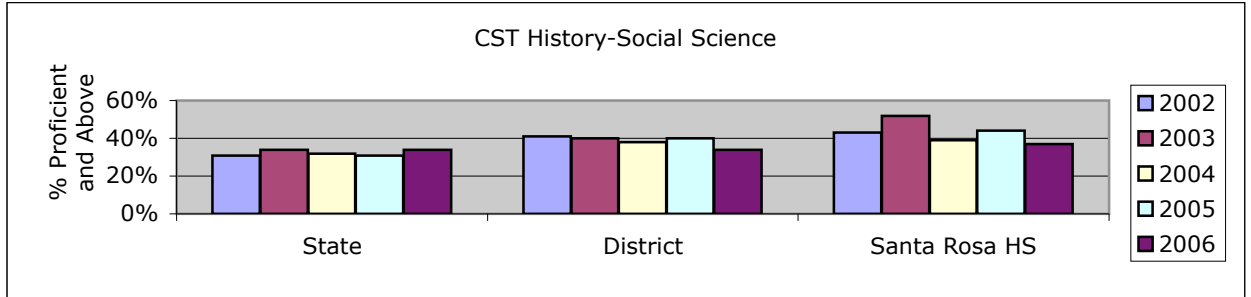

CST HISTORY/SOCIAL SCIENCE -- API Weight 0.225 (22.5%)

Proficient and Above

	2002	2003	2004	2005	2006
State	31%	34%	32%	31%	34%
District	41%	40%	38%	40%	34%
Santa Rosa HS	43%	52%	39%	44%	37%

Items in red indicate declining score