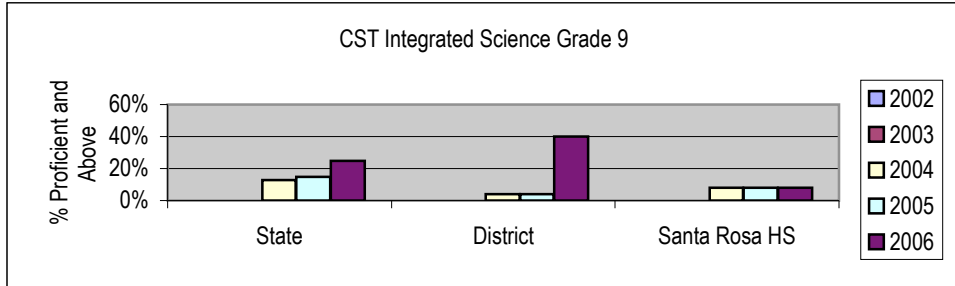

EARTH SCIENCE 1 Grade 9

Proficient and Above

	2002	2003	2004	2005	2006
State	NA	NA	13%	15%	25%
District	NA	NA	4%	4%	40%
Santa Rosa HS	NA	NA	8%	8%	8%

Items in red indicate declining score