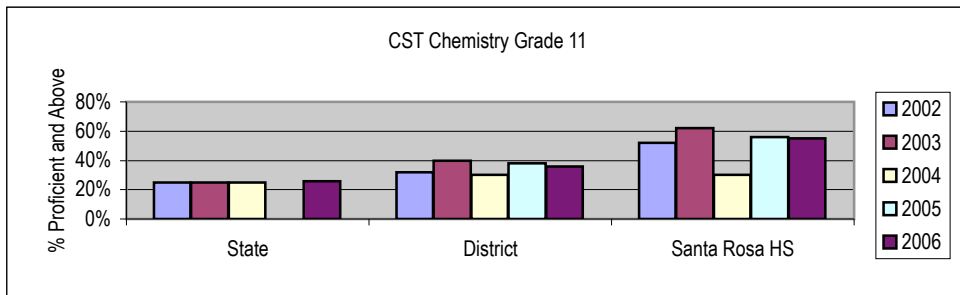

CHEMISTRY Grade 10

Proficient and Above

	2002	2003	2004	2005	2006
State	36%	62%	53%	NA	33%
District	70%	61%	63%	64%	77%
Santa Rosa HS	68%	75%	68%	78%	76%

CHEMISTRY Grade 11

Proficient and Above

	2002	2003	2004	2005	2006
State	25%	25%	25%	NA	26%
District	32%	40%	30%	38%	36%
Santa Rosa HS	52%	62%	30%	56%	55%