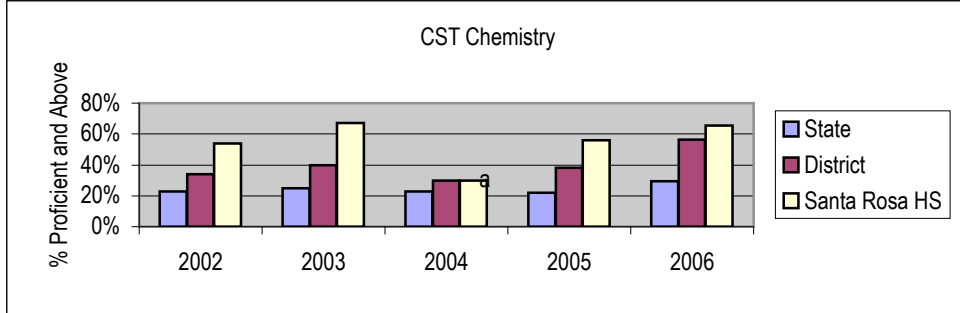

CST Science -- API Weight 0.15 (15%)

CHEMISTRY Overall

Proficient/Above	2002	2003	2004	2005	2006
State	23%	25%	23%	22%	30%
District	34%	40%	30%	38%	57%
Santa Rosa HS	54%	67%	30%	56%	66%

Items in red indicate declining score