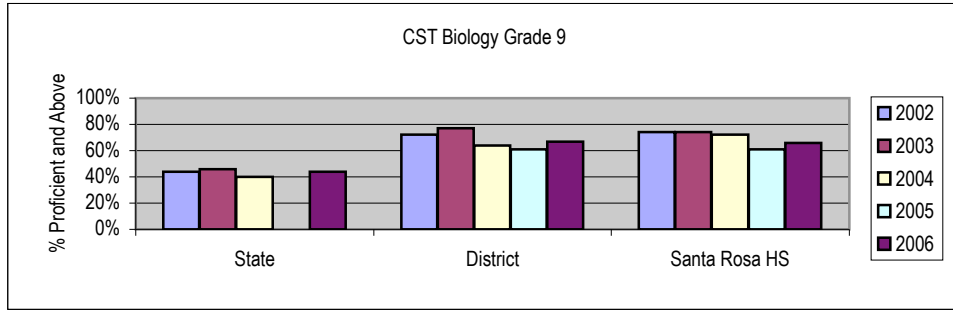

BIOLOGY Grade 9

Proficient and Above

	2002	2003	2004	2005	2006
State	44%	46%	40%	NA	44%
District	72%	77%	64%	61%	67%
Santa Rosa HS	74%	74%	72%	61%	66%

Items in red indicate declining score