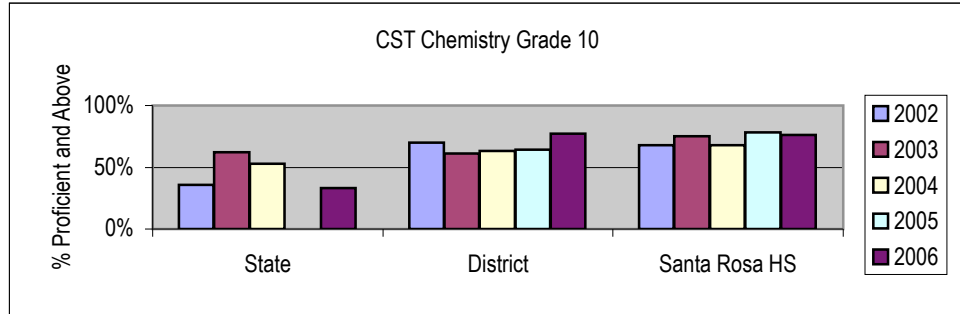

CHEMISTRY Grade 10

Proficient and Above

	2002	2003	2004	2005	2006
State	36%	62%	53%	NA	33%
District	70%	61%	63%	64%	77%
Santa Rosa HS	68%	75%	68%	78%	76%