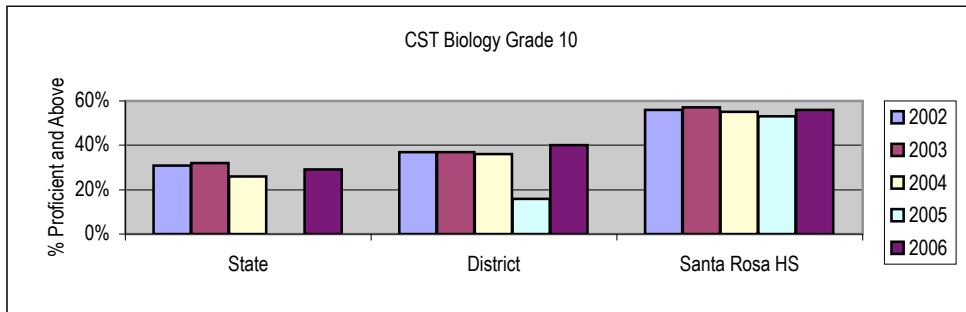

BIOLOGY Grade 10

Proficient and Above

	2002	2003	2004	2005	2006
State	31%	32%	26%	NA	29%
District	37%	37%	36%	16%	40%
Santa Rosa HS	56%	57%	55%	53%	56%